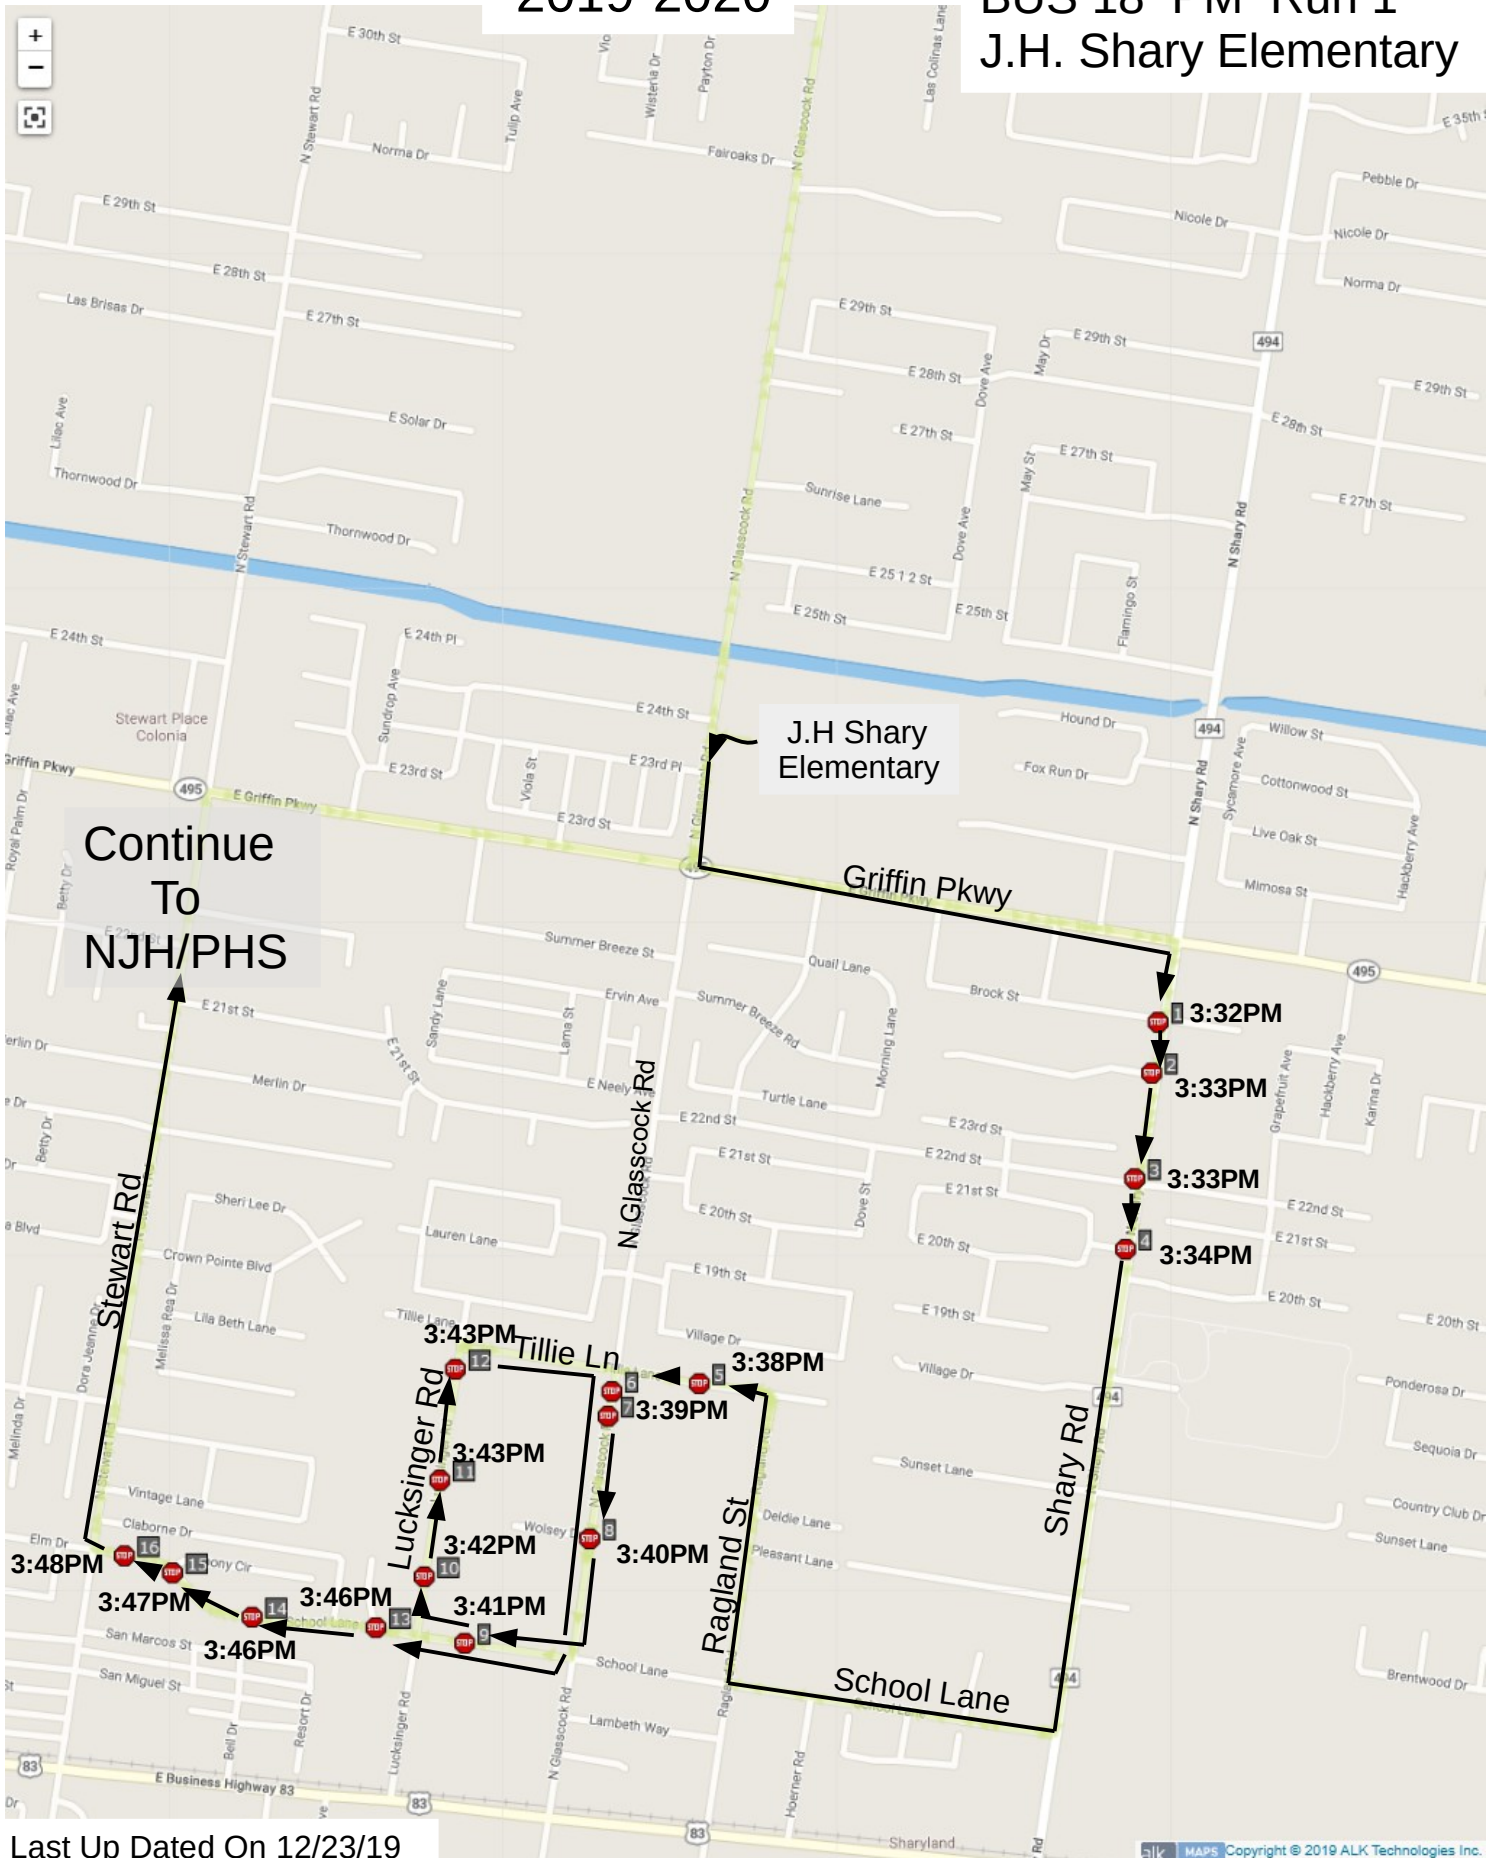

2019-2020

BUS 18 PM Run 1 J.H. Shary Elementary

Continue To NJH/PHS

Last Up Dated On 12/23/19